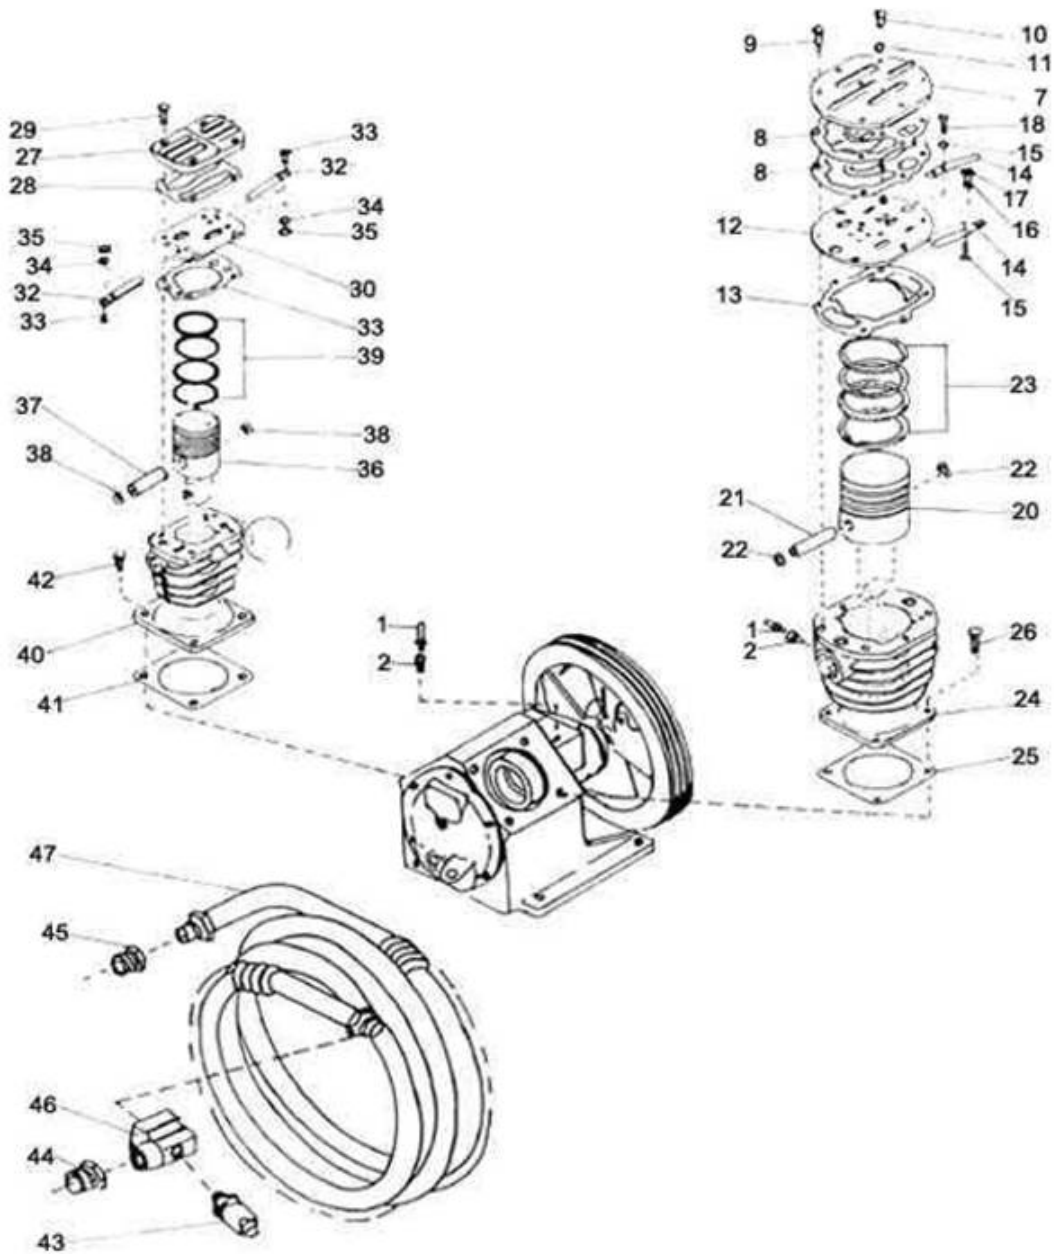

1. Compressor - Model 253

All manufacturer's names, numbers, photos, product description and/or part numbers are used for reference purposes only & it is not implied that any part listed is the product of these manufacturers. Since Approvement are made from time to time, the illustration and specifications are subject to change without notice.